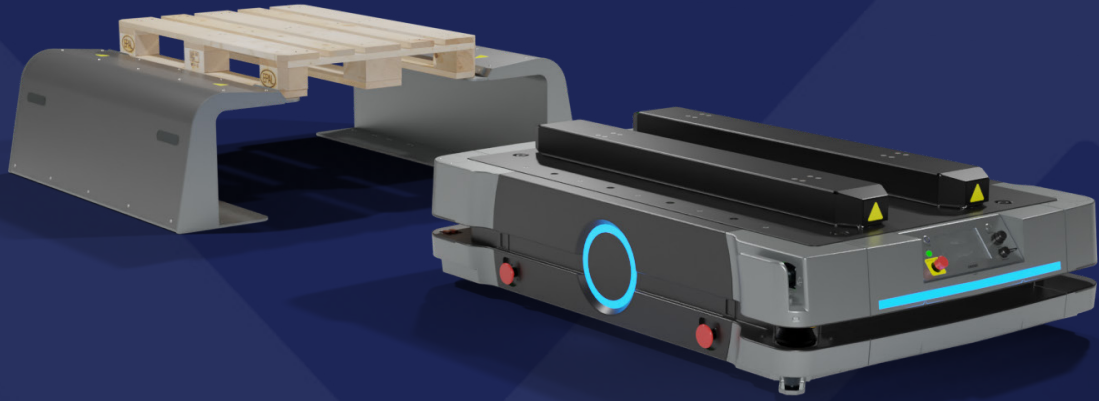

Specifications

Dimensions

Length (EU/US) HD version	1 300 mm | 51.2 in
Width (EU/US) HD version	1 645/1 861 mm | 64.8/73.3 in
Height, floor to pallet (EU/US) HD version	393/485 mm | 15.5/19.1 in
Height, total (EU/US) HD version	440/532 mm | 17.3/20.9 in
Length (EU/US) MD version	1 300 mm | 51.2 in
Width (EU) MD version	1 277 mm | 50.3 in
Height, total (EU) MD version	425 mm | 16.73 in

Pallets

EU-size pallet dimensions	EU EPAL 800 mm x 1 200 mm | 31.5 x 47.24 in
US-size pallet dimensions	1 016 mm x 1 219 mm | 40 x 48 in