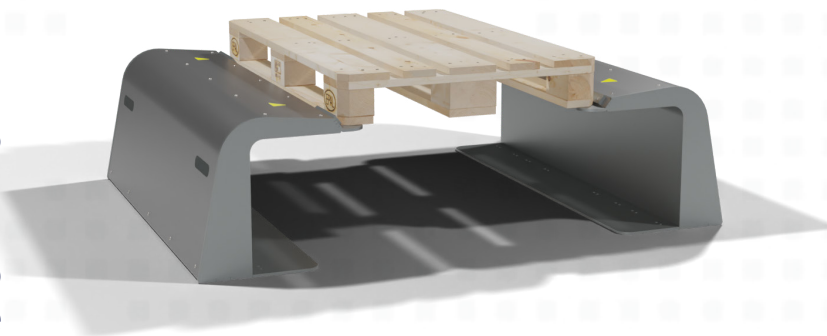

# NORD Pallet Rack

The NORD Pallet Rack for OMRON can hold pallets with a total weight of up to 1400 kg (3086 lbs) and comes in both a version for EU-size pallets, and a version for US-size pallets

The NORD Pallet Lifts mounted on an OMRON AMR can dock in the Pallet Rack to receive or deliver a pallet.

The Pallet Rack is easy to mount and setup – simply measure the correct distance between the two parts and bolt the rack to the floor. It has a unique centering mechanism that makes sure the pallets gets centered every time.

## OMRON compatibility

OMRON HD-1500

|                      |   |
|----------------------|---|
| Designated use       | Hold or receive a pallet with a max payload of 1 400 kg |
| Robot compatibility  | Omron HD-1500   |
| NORD compatibility   | NORD PL-EU & NORD PL-US                                 |
| Weight (HD version)  | 176.6 kg   389.2 lbs                                    |
| Max payload capacity | 1 400 kg   3 086 lbs                                    |

*Disclaimer*

*Specifications may vary based on local conditions and application*

Small footprint

Unique centering mechanism

Simple and fast to mount

EU-size or US-size

Max payload of up to 1400 kg