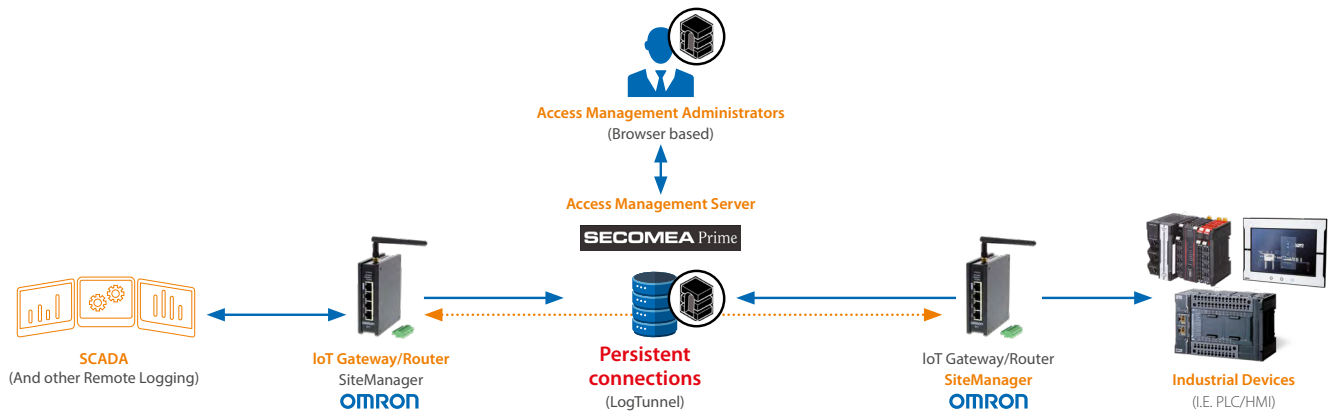

Machine Builder - On Demand Connections

Typical Use Case - Commissioning and Maintenance scope

Secure remote connection to a machinery

Bill of Material to provide a Working Configuration

	OMRON Model	SiteManager HW
	RT100-EMM3010	SiteManager LAN
	RT100-4GM3010-G	SiteManager 4G- Global
	RT100-W5M3010	SiteManager WiFi
Based on need		

Item required

SECOMEA Prime

Communication Services necessitate a subscription to Secomea Prime, provided by Secomea.

Secomea offers OMRON customers who purchase OMRON RT1 SiteManager: *

- A free first-year subscription to the Secomea Prime Essential Package.
- OMRON will be your point of contact for 1st level technical support and purchasing additional RT100 SiteManager hardware.

* Step to access Secomea's offer for OMRON Customers

1. Order your first RT1 SiteManager from OMRON
2. Fill in the form on the "OMRON Remote Access Solution product page" to request OMRON pre-registration for the Secomea Prime Essential Subscription package.
3. Secomea will contact you directly to confirm the subscription agreement.

End User - Persistent Connections

Typical Use Case - Collect and Monitor Data

Bill of Material to provide a Working Configuration

	OMRON Model	SiteManager HW
	RT100-EMM3010	SiteManager LAN
	RT100-4GM3010-G	SiteManager 4G- Global
	RT100-W5M3010	SiteManager WiFi
Based on need		