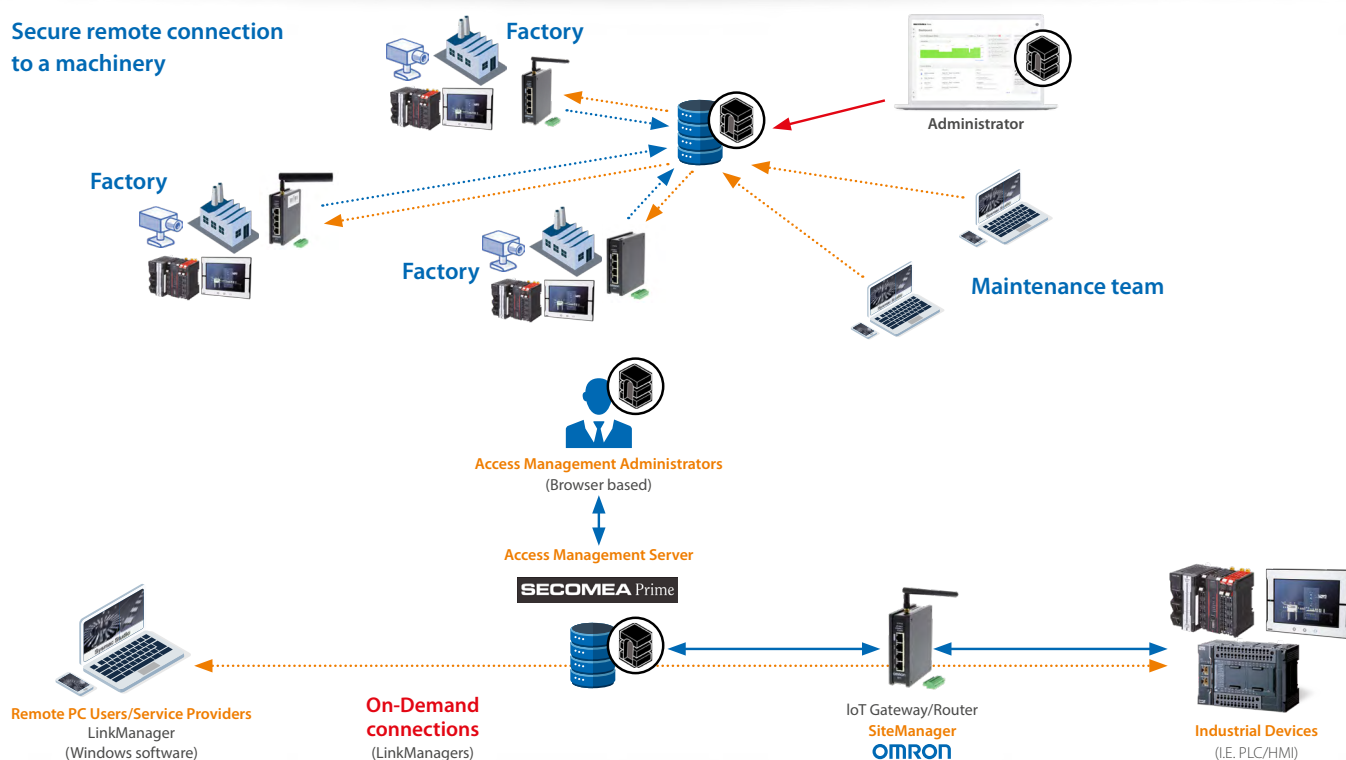

Machine Builder - On Demand Connections

Typical Use Case - Commissioning and Maintenance scope

Secure remote connection to a machinery

Bill of Material to provide a Working Configuration

	OMRON Model	SiteManager HW
	RT100-EMM3010	SiteManager LAN
	RT100-4GM3010-G	SiteManager 4G- Global
	RT100-W5M3010	SiteManager WiFi
Based on need		

Item required

SECOMEA Prime

Communication Services necessitate a subscription to Secomea Prime, provided by Secomea.

Secomea offers OMRON customers who purchase OMRON RT1 SiteManager: *

- A free first-year subscription to the Secomea Prime Essential Package.
- OMRON will be your point of contact for 1st level technical support and purchasing additional RT100 SiteManager hardware.

End User - Persistent Connections

Typical Use Case - Collect and Monitor Data

Bill of Material to provide a Working Configuration

	OMRON Model	SiteManager HW
	RT100-EMM3010	SiteManager LAN
	RT100-4GM3010-G	SiteManager 4G- Global
	RT100-W5M3010	SiteManager WiFi
Based on need		

Item required

Persistent Connection

Communication Services necessitate a subscription to Secomea Prime, provided by Secomea.

Tunnel function requires subscription to "Professional" package.
 Upgrading or downgrading packages is done through Secomea Prime platform.