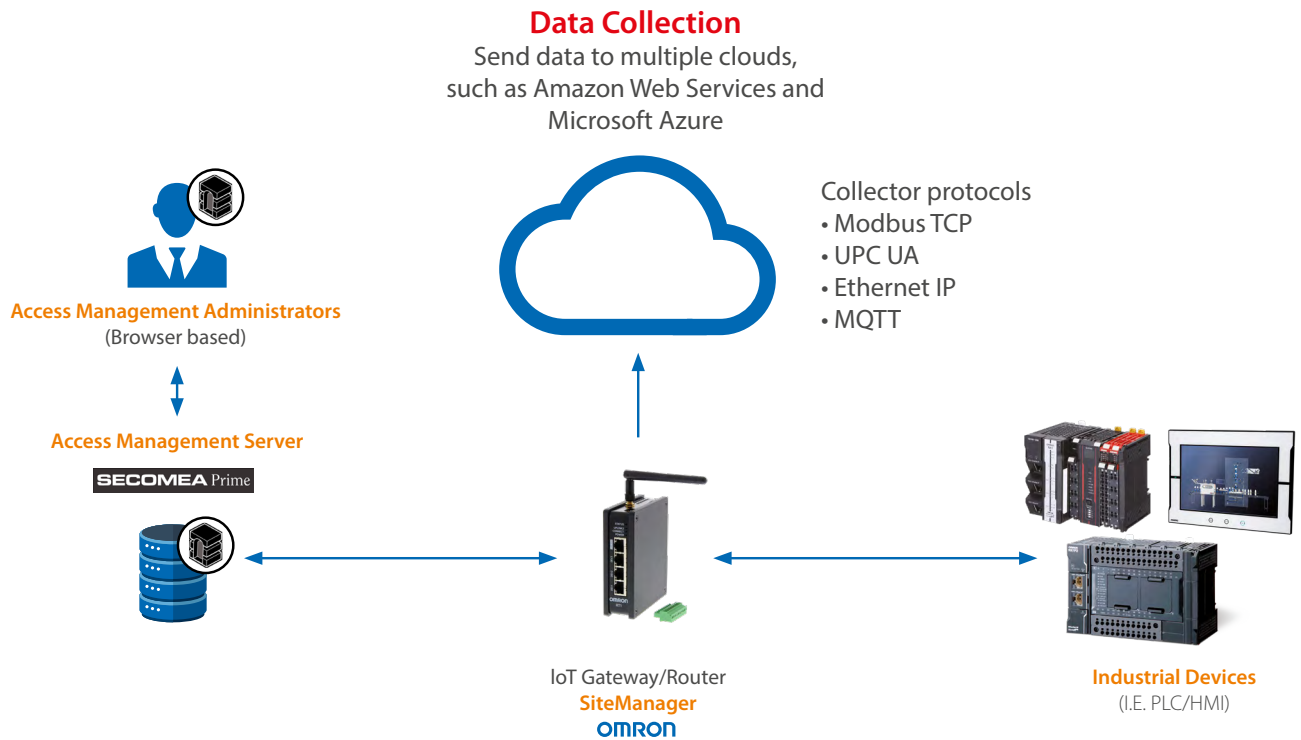

Machine Builder - On Demand Connections

Typical Use Case - Commissioning and Maintenance scope

Secure remote connection to a machinery

Bill of Material to provide a Working Configuration

	OMRON Model	SiteManager HW
	RT100-EMM3010	SiteManager LAN
	RT100-4GM3010-G	SiteManager 4G- Global
	RT100-W5M3010	SiteManager WiFi
Based on need		

End User - Persistent Connections

Typical Use Case - Collect and Monitor Data

Bill of Material to provide a Working Configuration

	OMRON Model	SiteManager HW
	RT100-EMM3010	SiteManager LAN
	RT100-4GM3010-G	SiteManager 4G- Global
	RT100-W5M3010	SiteManager WiFi
Based on need		

Item required

Persistent Connection

Communication Services necessitate a subscription to Secomea Prime, provided by Secomea.

Tunnel function requires subscription to "Professional" package.
 Upgrading or downgrading packages is done through Secomea Prime platform.

End User - Data collection

Typical Use Case - Push data to Cloud

Bill of Material to provide a Working Configuration

	OMRON Model	SiteManager HW	Item required
	RT100-EMM3010	SiteManager LAN	
	RT100-4GM3010-G	SiteManager 4G- Global	
	RT100-W5M3010	SiteManager WiFi	
Based on need			