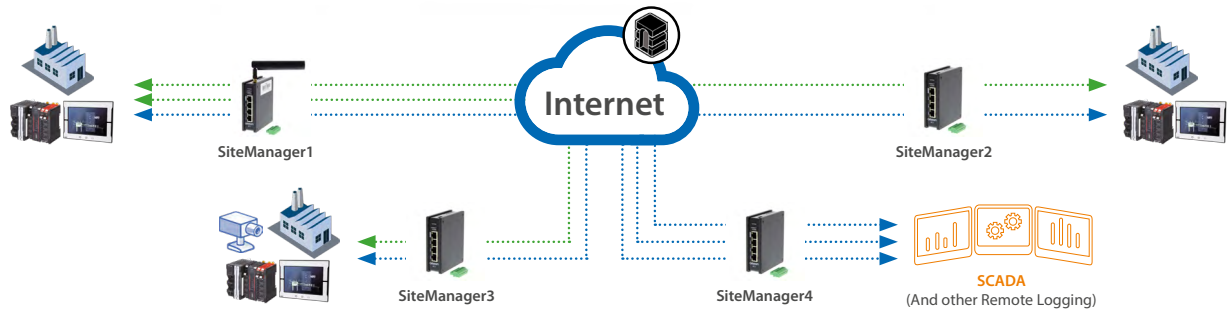

End User - Persistent Connections

Typical Use Case - Collect and Monitor Data

Bill of Material to provide a Working Configuration

	OMRON Model	SiteManager HW
	RT100-EMM3010	SiteManager LAN
	RT100-4GM3010-G	SiteManager 4G- Global
	RT100-W5M3010	SiteManager WiFi
Based on need		

Item required

Persistent Connection

Communication Services necessitate a subscription to Secomea Prime, provided by Secomea.

Tunnel function requires subscription to "Professional" package.
Upgrading or downgrading packages is done through Secomea Prime platform.